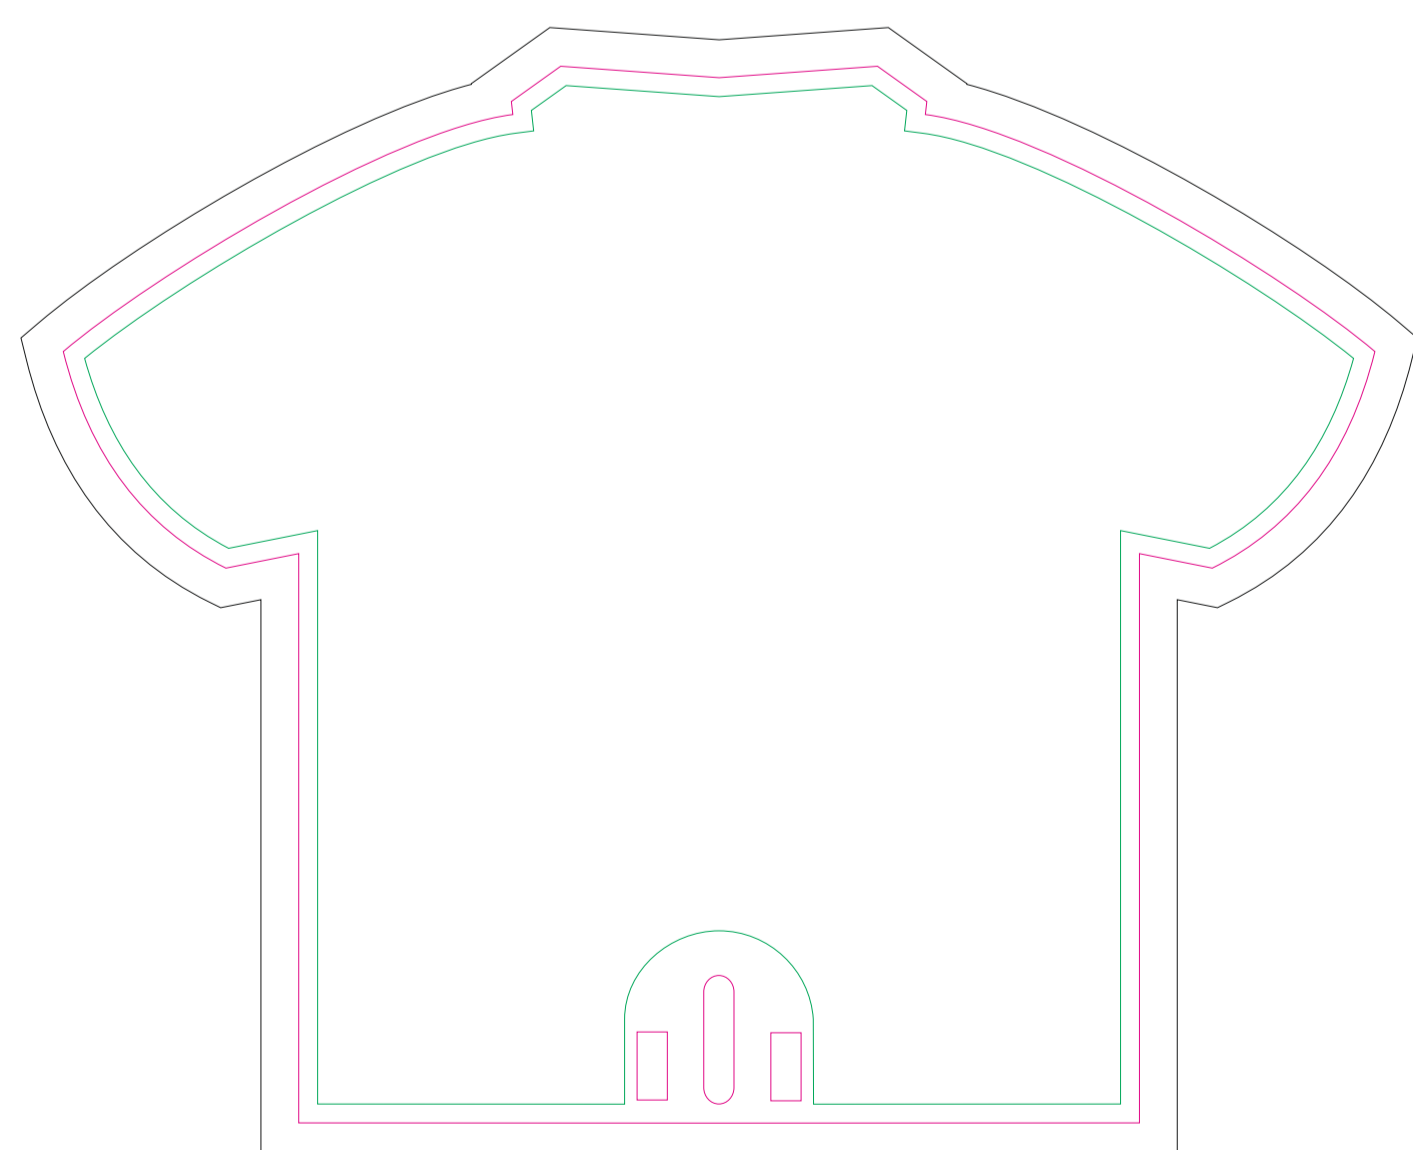

FRONT

BACK

resolution: min. 300 DPI
colours: CMYK
formats: TIFF, PDF, EPS, AI, CDR

- Margin
- Edge of product
- Bleed limit 5-5 mm (background must fill it)

The green line indicates the area all non-background object-texts, logos, etc.
The pink outline the maximum size of graphic visible on the product.
The black line indicates the size of the required graphics including bleed.