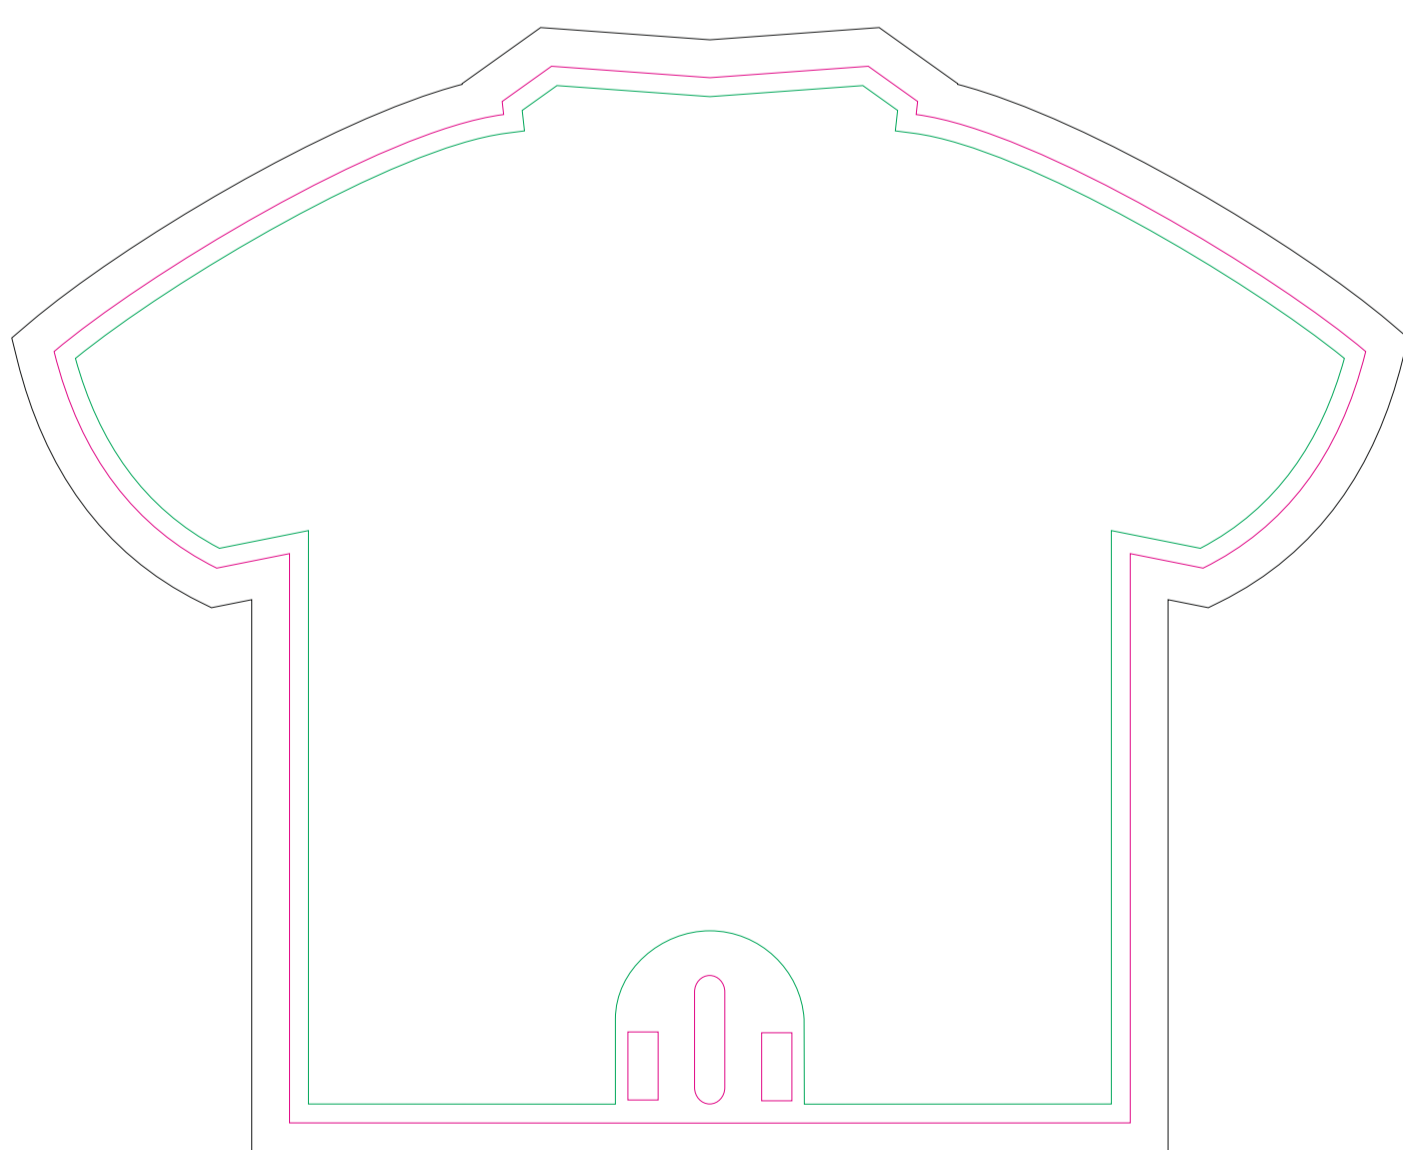

FRONT

BACK

resolution: min. 300 DPI
colours: CMYK
formats: TIFF, PDF, EPS, AI, CDR

- Margin
- Edge of product
- Bleed limit 5-5 mm (background must fill it)

The green line indicates the area all non-background object-texts, logos, etc.
The pink outline the maximum size of graphic visible on the product.
The black line indicates the size of the required graphics including bleed.