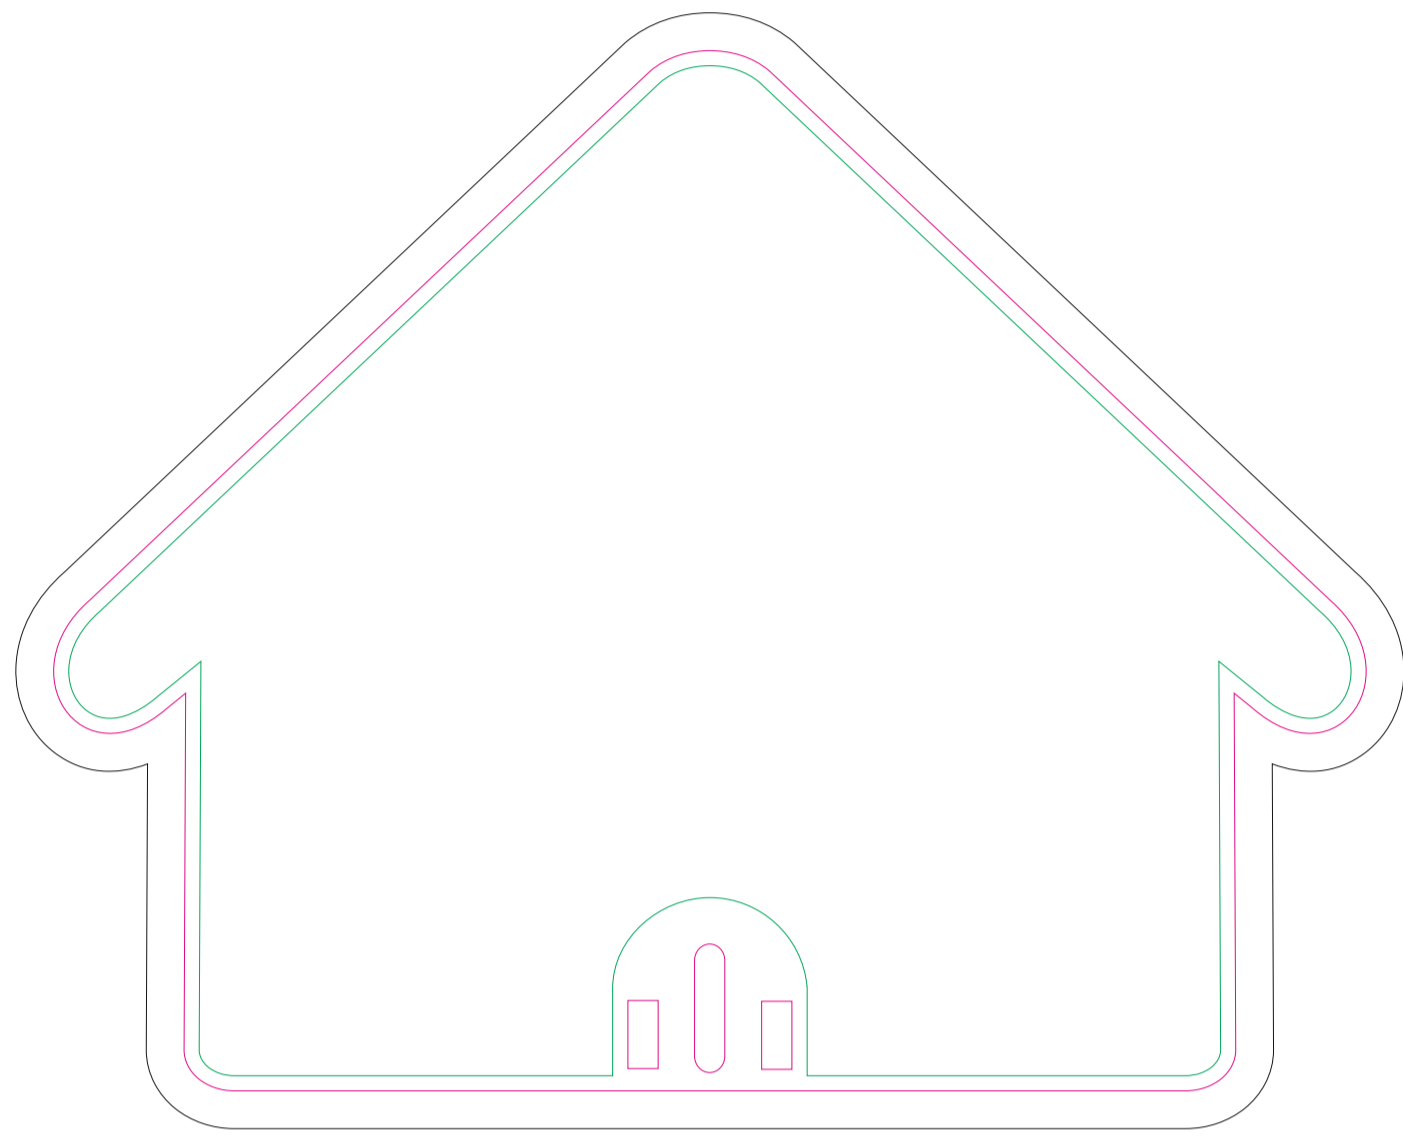

FRONT

BACK

resolution: min. 300 DPI
colours: CMYK
formats: TIFF, PDF, EPS, AI, CDR

- Margin
- Edge of product
- Bleed limit 5-5 mm (background must fill it)

The green line indicates the area all non-background object-texts, logos, etc.
The pink outline the maximum size of graphic visible on the product.
The black line indicates the size of the required graphics including bleed.