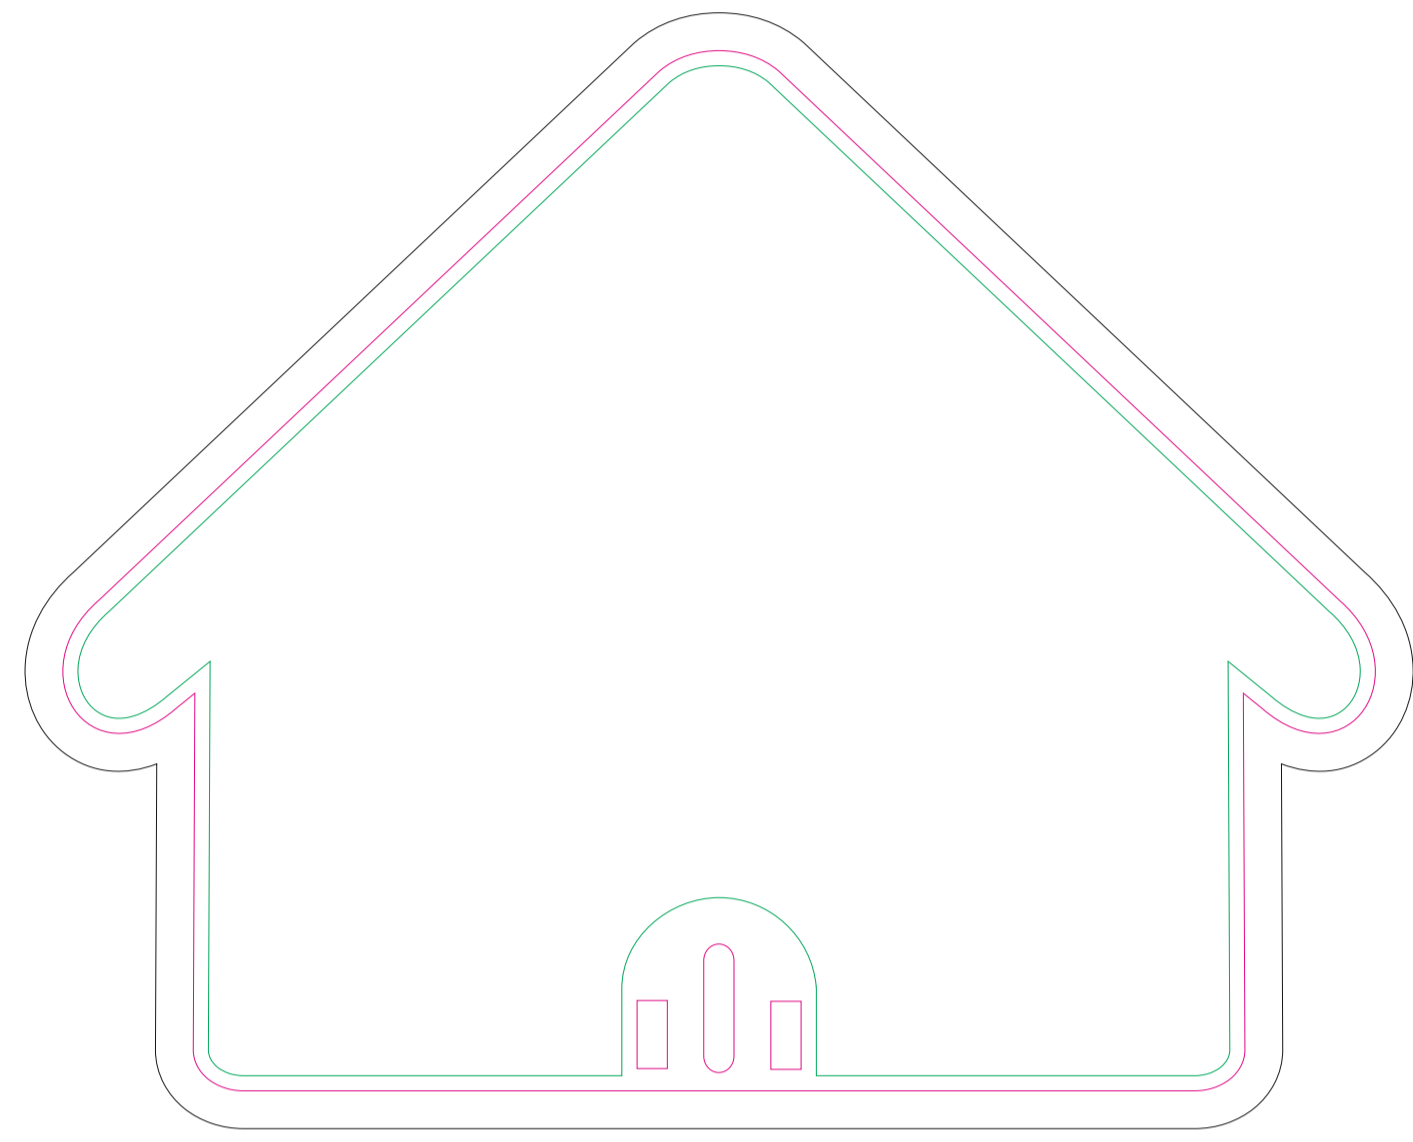

FRONT

BACK

resolution: min. 300 DPI
colours: CMYK
formats: TIFF, PDF, EPS, AI, CDR

- Margin
- Edge of product
- Bleed limit 5-5 mm (background must fill it)

The green line indicates the area all non-background object-texts, logos, etc.
The pink outline the maximum size of graphic visible on the product.
The black line indicates the size of the required graphics including bleed.