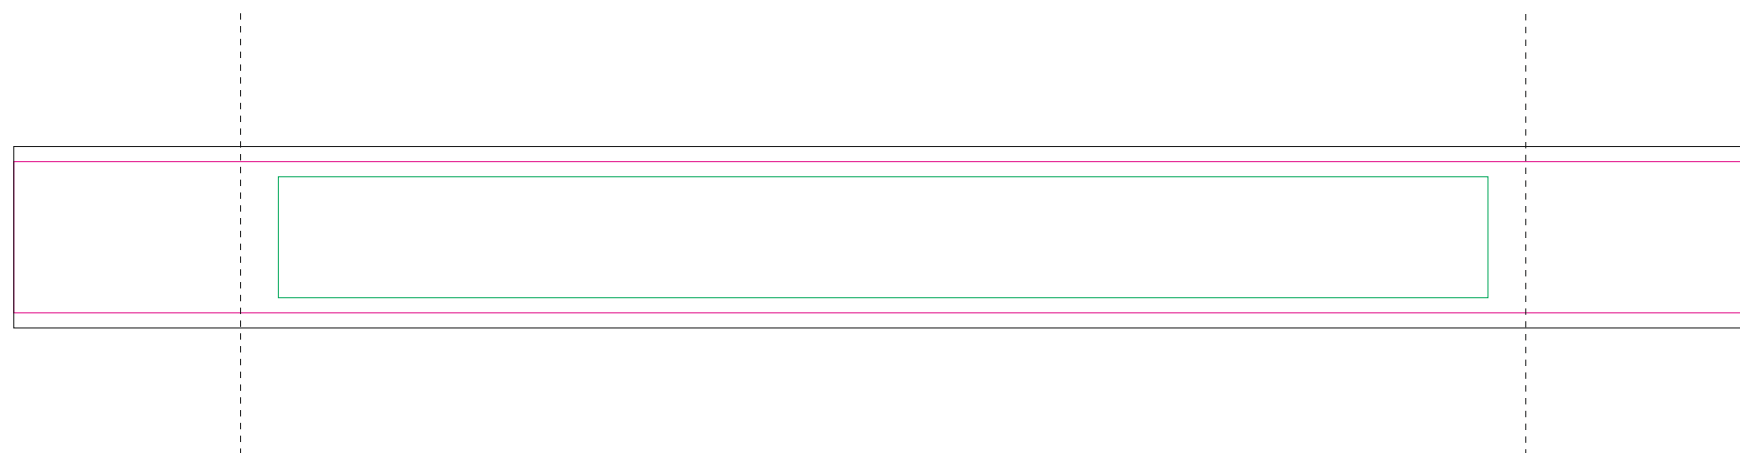

# KID SIZE

resolution: min. 300 DPI  
colours: CMYK  
formats: TIFF, PDF, EPS, AI, CDR

The green line indicates the area all non-background object-texts, logos, etc.  
The pink outline the maximum size of graphic visible on the product.  
The black line indicates zhe size of the required graphics including bleed.  
The dash line indicates the point of the seam.

- Margin
- Edge of product
- Bleed limit 2-2 mm (background must fill it)
- - - - - Seam