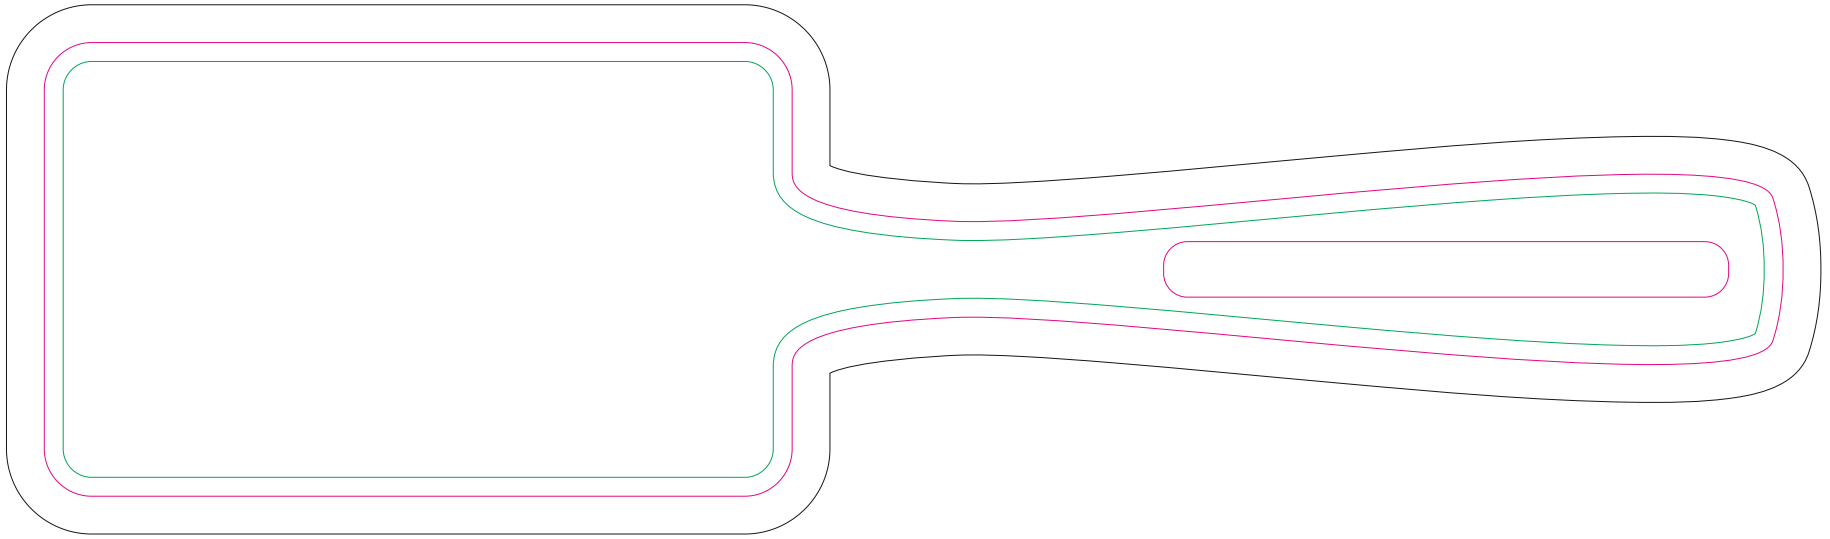

FRONT

BACK

- Margin
- Edge of product
- Bleed limit 5-5 mm (background must fill it)

resolution: min. 300 DPI
colours: CMYK
formats: TIFF, PDF, EPS, AI, CDR

The green line indicates the area all non-background object-texts, logos, etc.
The pink outline the maximum size of graphic visible on the product.
The black line indicates the size of the required graphics including bleed.