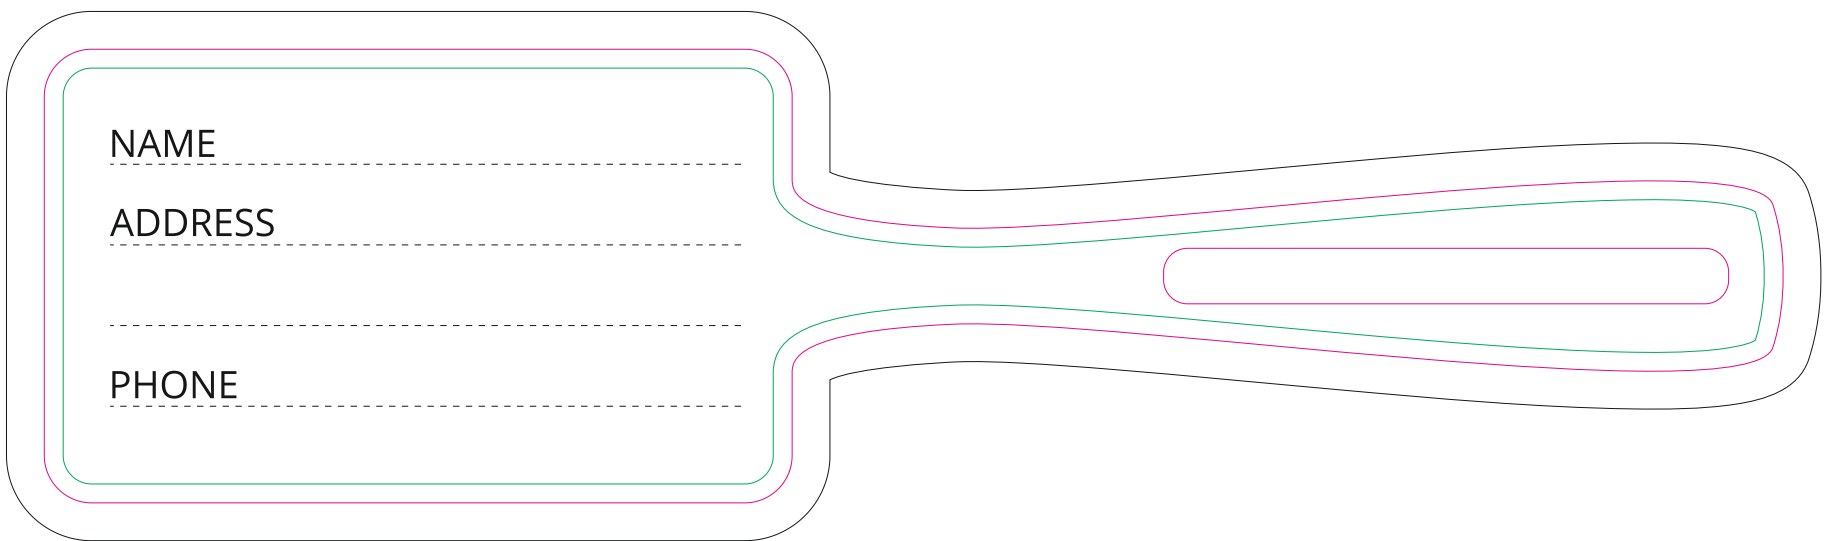

FRONT

BACK

- Margin
- Edge of product
- Bleed limit 5-5 mm (background must fill it)

resolution: min. 300 DPI
colours: CMYK
formats: TIFF, PDF, EPS, AI, CDR

The green line indicates the area all non-background object-texts, logos, etc.
The pink outline the maximum size of graphic visible on the product.
The black line indicates the size of the required graphics including bleed.